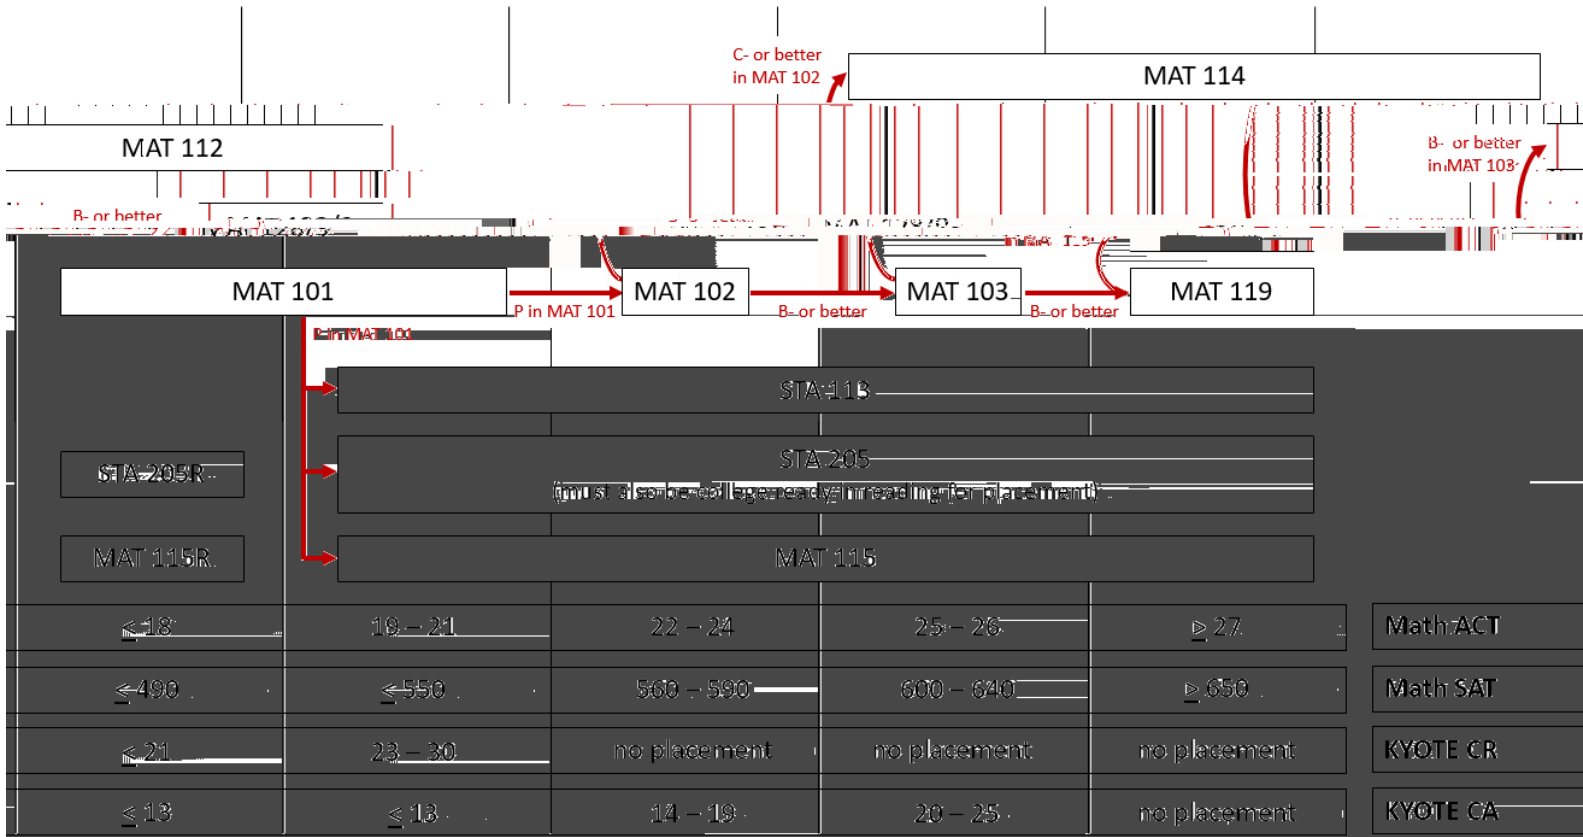

## Placement in MAT/STA Courses – First-Time Freshmen / Transfer Students

**Notes:** MMath PSR of 102 does not necessarily guarantee placement into MAT 114. If registration is blocked, then the student must complete MAT 102 to satisfy the course pre

# Placement in MAT/STA Courses – First-Time Freshmen / Transfer Students

## ACT / SAT / KYOTE Placement